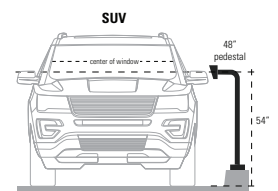

DESCRIPTION

A strong, single-height, security pedestal for mounting access control devices at gates. Standing 42" tall, this pedestal will accommodate gate access for most cars and pedestrians.

Download Vehicle Height Chart for more details