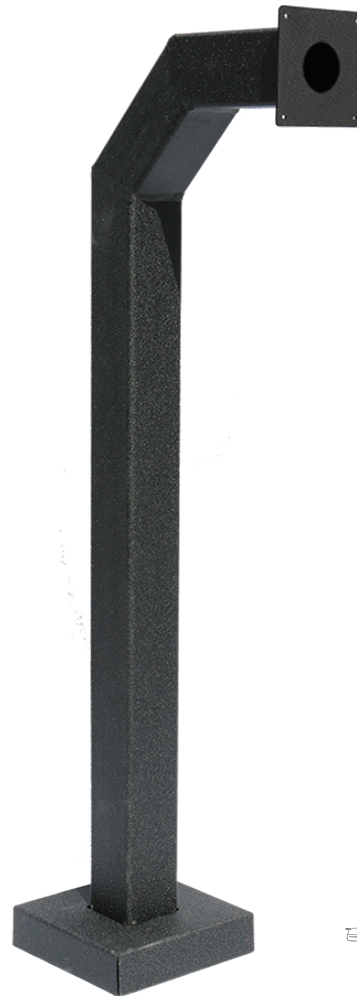

PRODUCT FEATURES

- Single height for cars and pedestrians
- Universal design
- Heavy duty materials
- Steel construction
- Black wrinkle powder coating w/ UV protection
- NDAA, Buy American, or USMCA/CUSMA compliant
- In-stock, ready-to-ship
- Available direct or through distribution

CUSTOM OPTIONS

- Shorten or extend neck reach
- Shorten or extend height
- Customize face plate or base plate
- Readily available powder coating colors (white, yellow, bronze, gray, silver)
- Choose any RAL powder color

DESCRIPTION

A strong, single-height, security pedestal for mounting access control devices at gates. Standing 42" tall, this pedestal will accommodate gate access for most cars and pedestrians.

Download Vehicle Height Chart for more details

Product Style	Gooseneck
Material	Steel
Tube	3" x 3" x .120" wall, steel
Face Plate	.125" (11 gauge)
Base Plate	.25" plate
Cover Plate	.074" (14 gauge)
Mounting Method	Pad mount
Pretreatment	High pressure/high temperature phosphate wash and rinse
Finish	Black wrinkle powder coating (TGIC outdoor polyester)
UV Protection	Yes
Hardware	1/4-20 carriage bolts and nuts (qty 4 each, zinc plated)
Packaging	Foam wrapped and boxed individually
Package Size	45 x 15 x 10
Weight	25 lbs
Shipping Method	UPS, FedEx, or LTL freight
Compliance	NDA, Buy American, or USMCA/CUSMA (see website for details)
Warranty	1 year limited (see website for details)
Inventory Status	In-Stock (inventory levels viewable for registered users on pedestalpro.com)