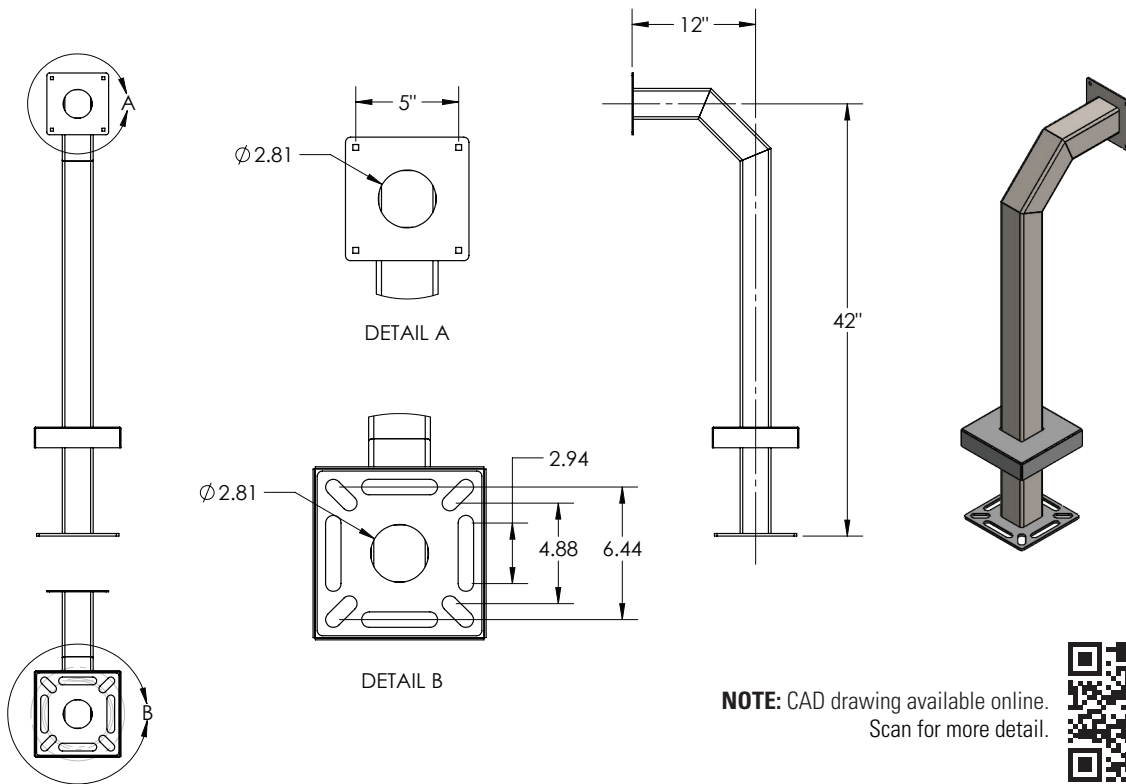

DESCRIPTION

A strong, single-height, security pedestal for mounting access control devices at gates. Standing 42" tall, this pedestal will accommodate gate access for most cars and pedestrians.

Download Vehicle Height Chart for more details

814HOU-PRO-001-CRS-B
(fits 2N IP Verso/Control4 2DS)

HOUSING

818HOU-PRO-001-CRS-B
(fits 2N IP Verso/Control4 3DS)

NOTE: Real time inventory levels are viewable for registered users on pedestalpro.com

DATA & SPECS

Product Style	Gooseneck
Material	Steel
Tube	3" x 3" x .120" wall, steel
Face Plate	.125" (11 gauge)
Base Plate	.25" plate
Cover Plate	.074" (14 gauge)
Mounting Method	Pad mount
Pretreatment	High pressure/high temperature phosphate wash and rinse
Finish	Black wrinkle powder coating (TGIC outdoor polyester)
UV Protection	Yes
Hardware	1/4-20 carriage bolts and nuts (qty 4 each, zinc plated)
Packaging	Foam wrapped and boxed individually
Package Size	45 x 15 x 10
Weight	25 lbs
Shipping Method	UPS, FedEx, or LTL freight
Compliance	NDA, Buy American, or USMCA/CUSMA (see website for details)
Warranty	1 year limited (see website for details)
Inventory Status	In-Stock (inventory levels viewable for registered users on pedestalpro.com)