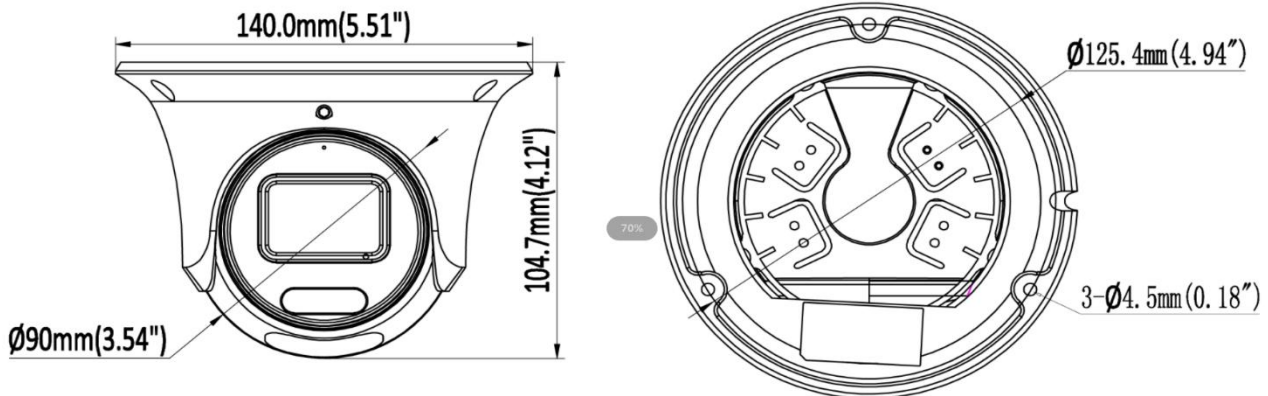

### Dimensions

## Specification

Camera	
Image Sensor	1/2.7" Progressive Scan CMOS Sensor
Min. Illumination	0.006 lux (Color) , 0 lux (IR on)
Illumination Distance	30m (IR light) 30m (warm light)
Strobe Light	N/A
Smart IR	Support
Pan/Tilt/Rotation Range	Pan: 0° ~ 360° Tilt: 0° ~ 75° Rotation: 0° ~ 360°
Lens	
Focal Length	2.8 mm
Aperture	F1.6
FOV	2.8mm @ F1.6 Horizontal FOV: 111°, Vertical FOV: 60°, Diagonal FOV: 132°
Lens Mount	M12
DORI	
DORI	2.8 mm, D: 67 m, O: 25.5 m, R: 12.8 m, I: 6.4 m
Compression Standard	
Video Compression	H.264/H.264+/H.265/H.265+/MJPEG
H.264 Codec Profile	Base/Main/High profile
H.265 Codec Profile	Main Profile
Video Bit Rate	11 Kbps ~ 8 Mbps
Triple Streams	N/A
Audio Compression	G.711A (-A Model) , G711U
Audio Bit Rate	64 Kbps (-A Model)
Image	
Max. Image Resolution	4M (2688 × 1520)
Main Stream	50Hz: 20fps 4M (2688 × 1520) 25fps 4M (2560 × 1440) , 25fps 1080P (1920 × 1080) 60Hz: 20fps 4M (2688 × 1520) 30fps 4M (2560 × 1440) , 30fps 1080P (1920 × 1080)
Sub Stream	50Hz: 25fps 720P (1280 × 720) 25fps D1 (704 × 576) , 25fps CIF (352 × 288) 60Hz: 30fps 720P (1280 × 720) 30fps D1 (704 × 480) , 30fps CIF ( 352 × 240)
Third Stream	N/A

Power Supply	DC12V ± 25%
POE	PoE (802.3 af)
Power Consumption	MAX.6.3 W
Protection Level	IP67
Material	Metal
Dimensions	Φ 5.51" × 4.12" (140 × 104.7 mm)
Gross Weight	1.76 lb (800 g)

## Related Accessories

AC-JB04	AC-WM04	AC-WM04-G	AC-PM02	AC-CMB02
Junction Box, Φ 142 × 46.5 MM	Wall Mount, Φ 136 × 120 × 208 MM	Wall Mount, Φ136 × 120 × 208 MM	Pole Mount, Φ 170 × 135.8 × 43.7 MM	Pendant Mount, Φ 116 × 734.5 MM
				